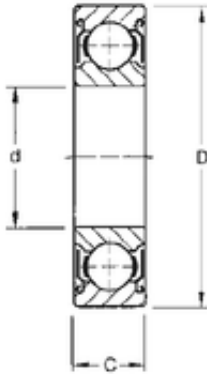

## 12 mm x 32 mm x 10 mm TIMKEN 201KDD Single Row Ball Bearings

Bearing No. 201KDD

|                               |             |
|-------------------------------|-------------|
| Size                          | 12x32x10 mm |
| Bore Diameter                 | 12 mm       |
| Outer Diameter                | 32 mm       |
| Width                         | 10 mm       |
| d                             | 12 mm       |
| D                             | 32 mm       |
| B                             | 10 mm       |
| C                             | 10 mm       |
| Weight                        | 0,036 Kg    |
| Basic dynamic load rating (C) | 7,6 kN      |

201KDD Bearing 2D drawings and 3D CAD models