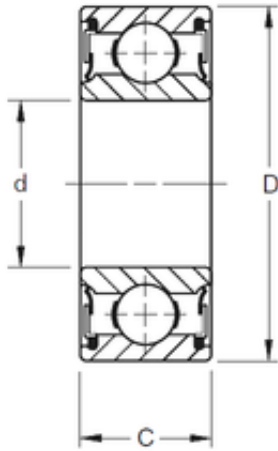

BEARING CORP.OF CANADA LTD.

70 mm x 150 mm x 63,5 mm TIMKEN W314PP Single Row Ball Bearings

Bearing No. W314PP

| | |
|-------------------------------|----------------|
| Size | 70x150x63.5 mm |
| Bore Diameter | 70 mm |
| Outer Diameter | 150 mm |
| Width | 63,5 mm |
| d | 70 mm |
| D | 150 mm |
| B | 63,5 mm |
| C | 63,5 mm |
| Weight | 4,731 Kg |
| Basic dynamic load rating (C) | 116 kN |

W314PP Bearing 2D drawings and 3D CAD models