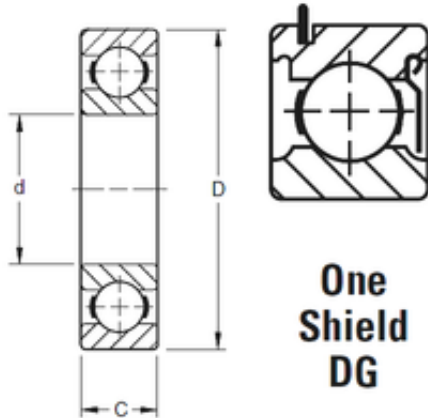

## 30 mm x 62 mm x 16 mm TIMKEN 206KDG Single Row Ball Bearings

Bearing No. 206KDG

Size	30x62x16 mm
Bore Diameter	30 mm
Outer Diameter	62 mm
Width	16 mm
d	30 mm
D	62 mm
B	16 mm
C	16 mm
Weight	0,195 Kg
Basic dynamic load rating (C)	22,2 kN